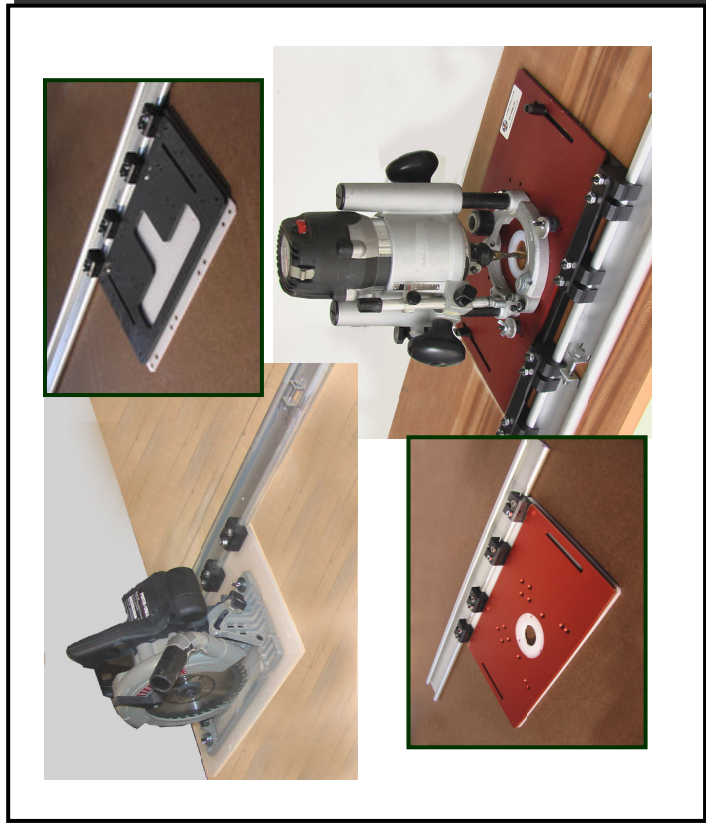

Tool Trolley, LLC^{TM}

TOOL TROLLEY LLC 2009 PRICE LIST ORDER FORM

All our products are

Made in the USA

Tool Trolley, LLC
1306 Forest Hill Drive
Aiken, South Carolina 29801
Phone 803-641-0179
Toll Free 1-800-524-1138
Fax 803-644-4615

Email: www.mail@tooltrolley.com

IN GOD WE TRUST

ORDER FORM

Date: _____

Name _____
Address _____
Address 2 _____
City _____
State _____
Zip Code _____
Phone No. _____

Purchased Item(s):

Item No.	QTY	Unit Price	Line Total
_____	_____	_____	_____
_____	_____	_____	_____
_____	_____	_____	_____
_____	_____	_____	_____
_____	_____	_____	_____

Total Shipping & Handling _____

Order Subtotal _____

SC Sales Tax (*SC Residents*) _____

Local Option Tax (*SC Only*) _____

Total Price _____

Credit Card Information

Card Type (Circle one) _____ **VISA** **PayPal On-Line**
_____ **M/C** **Discover Card**

Account No. _____

Expiration Date _____

Security Code _____

Signature _____

Where did you hear about us? _____

Tool Trolley, LLC 2009 Price Schedule			
1	Modified Early Edition Aluminum Router Trolley	69.95	15 30" Rail 19.95
2	Conversion Kit	49.95	16 60" Rails 39.90
3	1/4" Aluminum Converter Router Mounting Plate	29.95	17 90" Rails 59.85
4	Four Bearings & Mounting Hardware	18.95	18 100" Rails 69.95
5	AL Circular Saw Trolley	189.95	19 120" Rails 79.80
6	AL Router Trolley	179.95	20 130" Rails 89.90
7	AL Circ' Saw & Router Combo-Pack	279.95	21 HDPE Carriage-Mount Universal 69.95
8	Pkg of 4 ZCl's	24.95	22 HDPE Carriage-Mount Zero- 69.95
9	Single ZCl for PVC M-Plate	6.95	23 HDPE Carriage-Mount Circular Saw 69.95
10	Three Pack ZCl for PVC Mount	17.95	24 HDPE Carriage-Mount Router Trolley 69.95
11	Rail Gage	13.95	25 PVC Universal Mounting Plate 69.95
12	Two Rail Clamps	19.95	26 PVC Circular Saw Mounting Plate & 69.95
13	2 Rail Stops	17.95	27 PVC Adjustable Router Mounting 69.95
14	One Stabilizer	12.95	28 HDPE Circular Saw and Router Combo- 279.95
	Packaged Trolleys		29 Workbench & Shuttle Plans, Drawings & CD 29.95
2326	Circular Saw Trolley	219.95	2125 Universal Trolley 219.95
2427	Router Trolley	209.95	2128 HDPE Combo-Pack 269.95